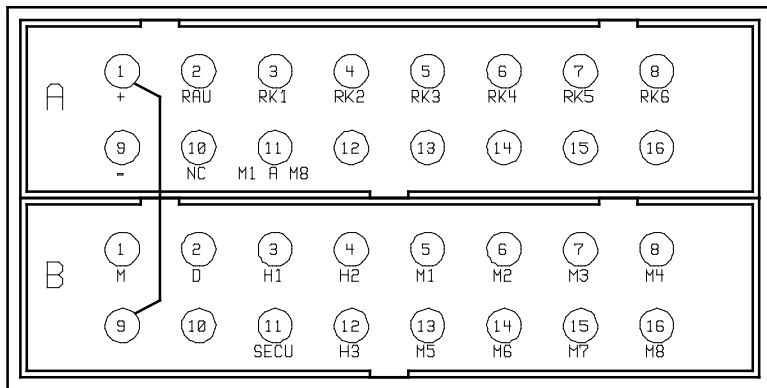

FOLIO **20** INDICE **A**

HARTING TELECOMMANDE RACK MALE

VUE COTE RACCORDEMENT

HARTING RACK MOTEUR FEMELLE

VUE COTE RACCORDEMENT

HARTING BUS RACK MALE

VUE COTE RACCORDEMENT

HARTING BUS RACK FEMELLE

51205
28-11-05

ZAC de la GRANDE COUTURE
99, rue de PARIS
95500 GONESSE
Tel : 01 30 11 60 90 - Fax : 01 30 11 60 91

NOMENCLATURE

ARMOIRE N°

Ref: 51205

FOLIO **24**
INDICE **A**

REP.	DESIGNATION
1	RESERVE
2	RESERVE
3	RESERVE
4	PRESENCE 400V
5	ARRET URGENCE
6	PRESENCE 24V
7	DEFAULT LOCAL
8	RESERVE
9	PRISE ARRET URGENCE SOLO