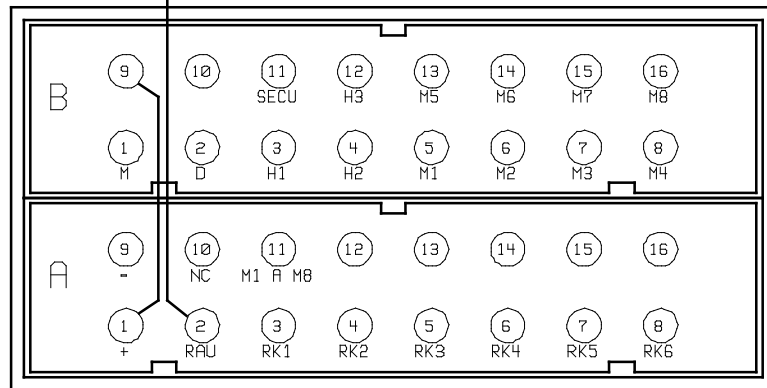

FOLIO **20** INDICE **A**

HARTING TELECOMMANDE RACK MALE

VUE COTE RACCORDEMENT

HARTING RACK MOTEUR FEMELLE

VUE COTE RACCORDEMENT

HARTING BUS RACK MALE

VUE COTE RACCORDEMENT

HARTING BUS RACK FEMELLE

51205
28-11-05

ZAC de la GRANDE COUTURE
99, rue de PARIS
95500 GONESSE
Tel : 01 30 11 60 90 - Fax : 01 30 11 60 91

NOMENCLATURE

ARMOIRE N°

Ref: 51205

FOLIO **24**
INDICE **A**

REP.	DESIGNATION
1	RESERVE
2	RESERVE
3	RESERVE
4	PRESENCE 400V
5	ARRET URGENCE
6	PRESENCE 24V
7	DEFAULT LOCAL
8	RESERVE
9	PRISE ARRET URGENCE SOLO